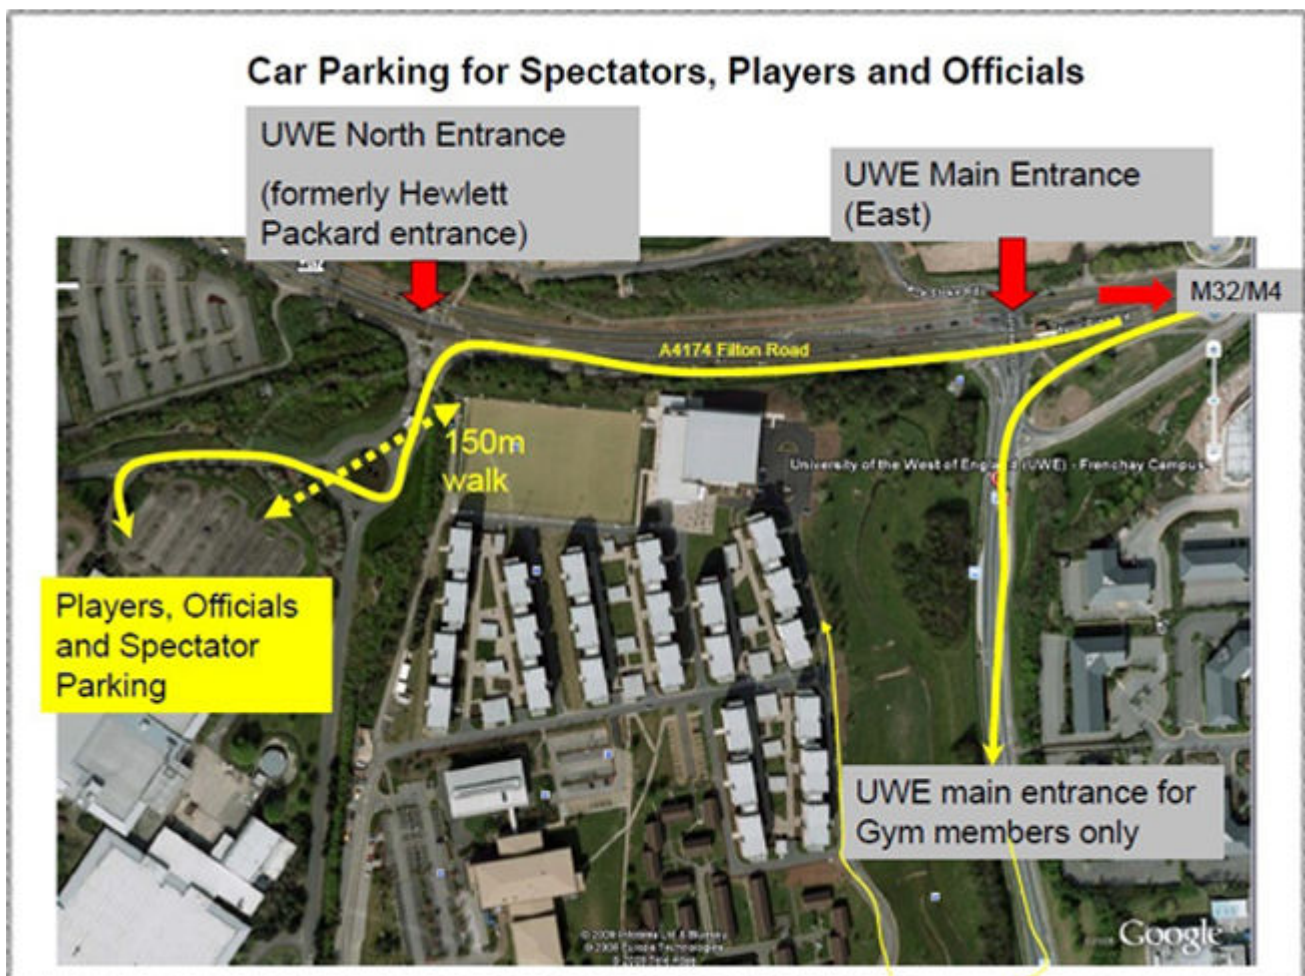

VENUE – UWE, FRENCHAY CAMPUS

Address: Frenchay Campus
Coldharbour Lane
Bristol
BS16 1QY

There are a large number of free parking spaces within 2 minutes walk of the UWE pitch.

Car Park Address: UWE Exhibition and Conference Centre
Long Down Avenue
Stoke Gifford
Bristol
BS34 8QZ
Tel: 0117 3127000

Visitors should use Frenchay Campus North Entrance (**BS34 8QZ for your sat nav**).

Please don't go to the main campus.

Getting there by Car

From M4

Exit the M4 at junction 19 onto the M32. Almost immediately, exit the M32 at junction 1. Turn right at roundabout onto the A4174 ring road (dual carriageway) following signs for Filton and Bristol Parkway railway station. Go past the Holiday Inn hotel on the left, the first set of lights at the junction towards UWE and Bristol Business Park, then turn left at the second set of traffic lights into UWE.

From M5

Exit the M5 at junction 15 onto the M4 eastbound towards London. Exit the M4 at junction 19 onto the M32 and follow the directions from the M4 given above.

From the South

From Bristol City Centre follow signs for the M32. Exit M32 at junction 1. Turn left onto the A4174 ring-road and follow the directions given above.